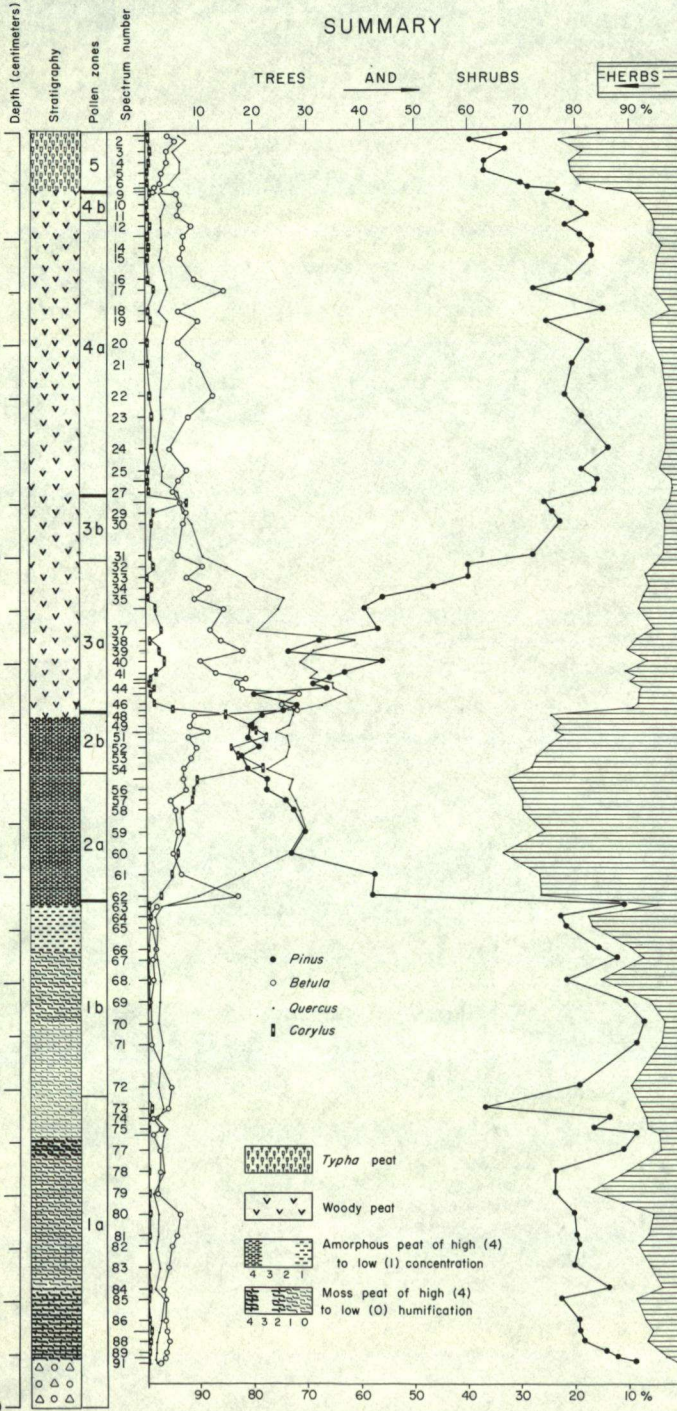

STEVENS POND

LAKE ITASCA AREA, MINNESOTA

MAIN DIAGRAM A

UPLAND POLLEN TYPES, included in pollen sum

C.R. JANSSEN Fig. 4
Ecological Monographs,
Vol. 37